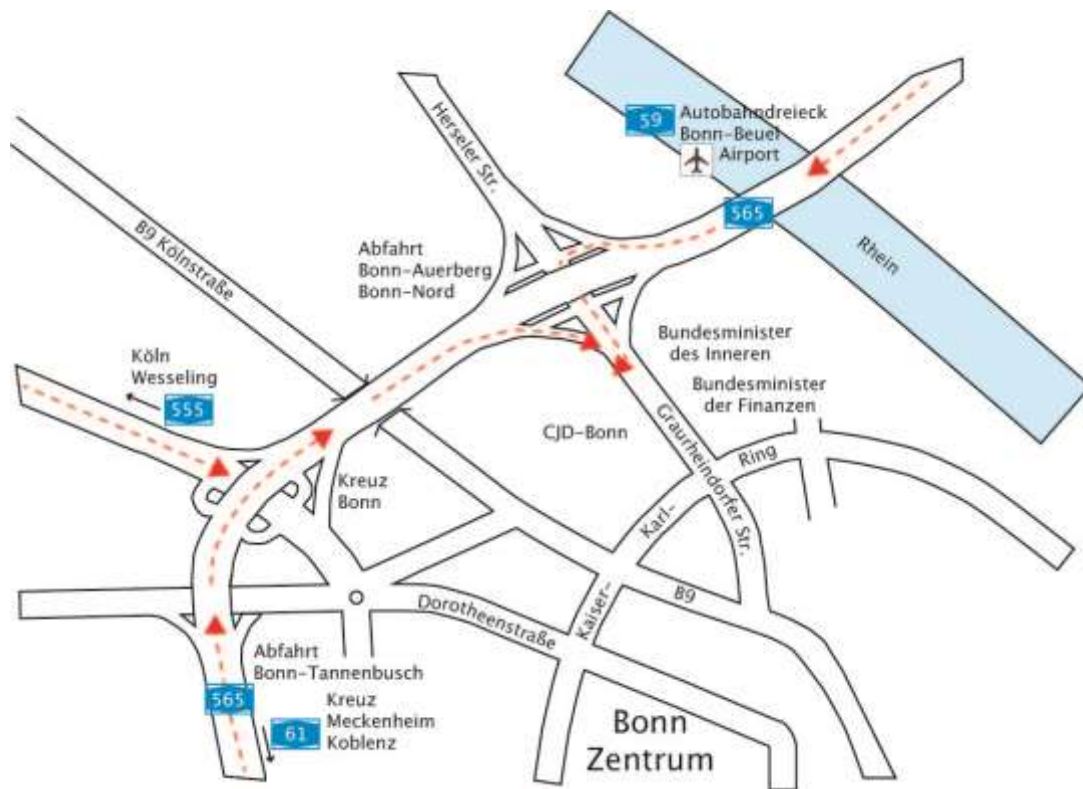

DIRECTIONS

CJD TAGUNGS- UND GÄSTEHAUS BONN CASTELL

CJD BONN
Graurheindorfer Str. 149
D-53117 Bonn
<http://www.cjd-bonn.de>

Phone: +49 228 98 96 0
Fax: +49 228 98 96 1 1 1
E-Mail: cjd.bonn@cjd.de

By train

from Bonn Hauptbahnhof

Tram 61 direction Auerberg,
step off at stop *Innenministerium*,
after ca. 50 meter on right side (towards city)

from ICE station Siegburg-Bonn

Tram 66, direction Bad Honnef Stadtbahn,
until *Stadthaus*, change to
Tram 61, direction Auerberg,
step off at stop *Innenministerium*,
after ca. 50 meter on right side (towards city)

from airport Köln/Bonn

Take bus SB 60, direction Bonn,
step off at stop *Innenministerium*,
after ca. 50 meter on right side (towards city)

[Timetables](#) SWB Bus und Bahn

By car

A 565 until exit *Bonn Auerberg*, direction city center, after ca. 500 meter on right side